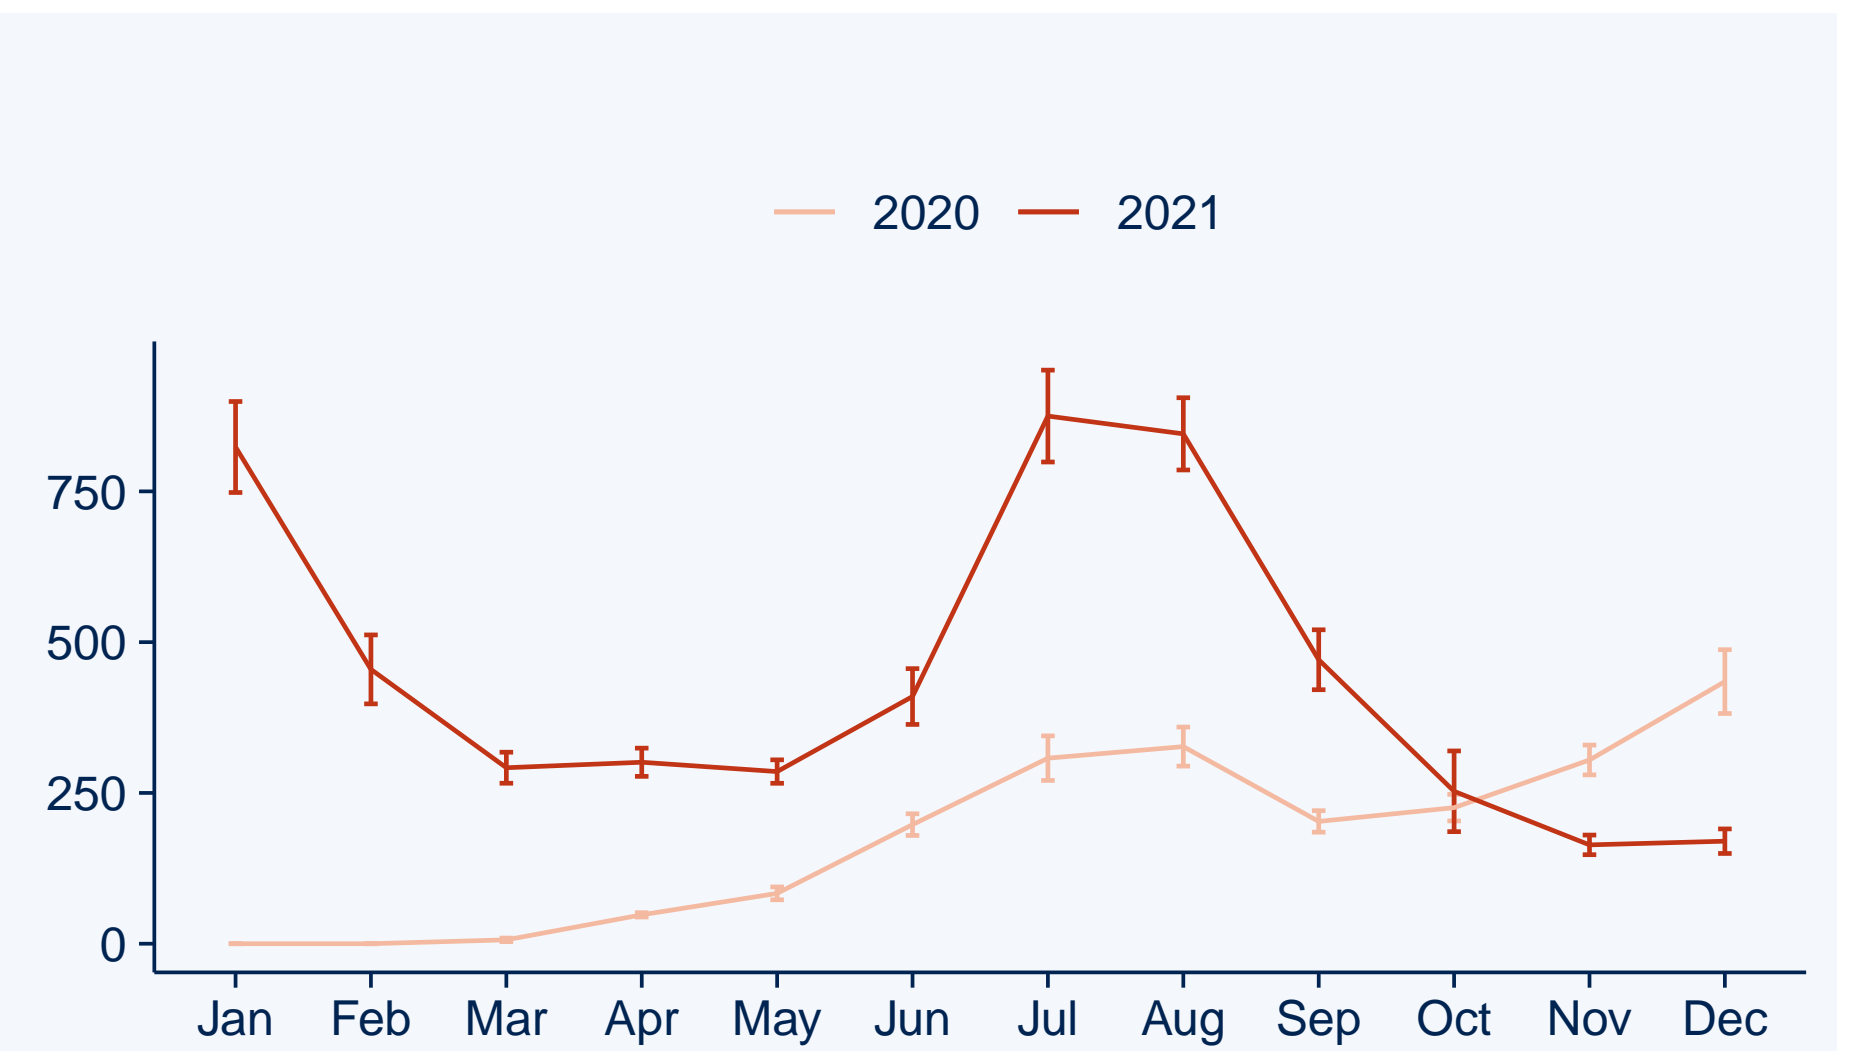

Africa

2020 and 2021 COVID-19 review

by Dhafer Malouche

COVID-19 reported Cases

Case fatality rate (%)

COVID-19 reported deaths

Daily cases

Contamination rate (by 1M pop.)

Daily deaths

By weekdays

Growth rate Cases vs Deaths (log)

By weekday

By month

2020 vs 2021

2020	2021
Total reported cases	
2,759,602	6,989,318
Total reported deaths	
65,504	162,958
Cases by 1M pop	
612.9	1,552.3
Deaths by 1M pop	
14.5	36.2
Ave. daily cases	
8,570 (7,856, 9,284)	19,149 (17,807, 20,490)
Ave. daily deaths	
203 (187, 220)	446 (417, 476)
Case fatality rate	
2.4%	2.3%

By month

By semester

By Semester