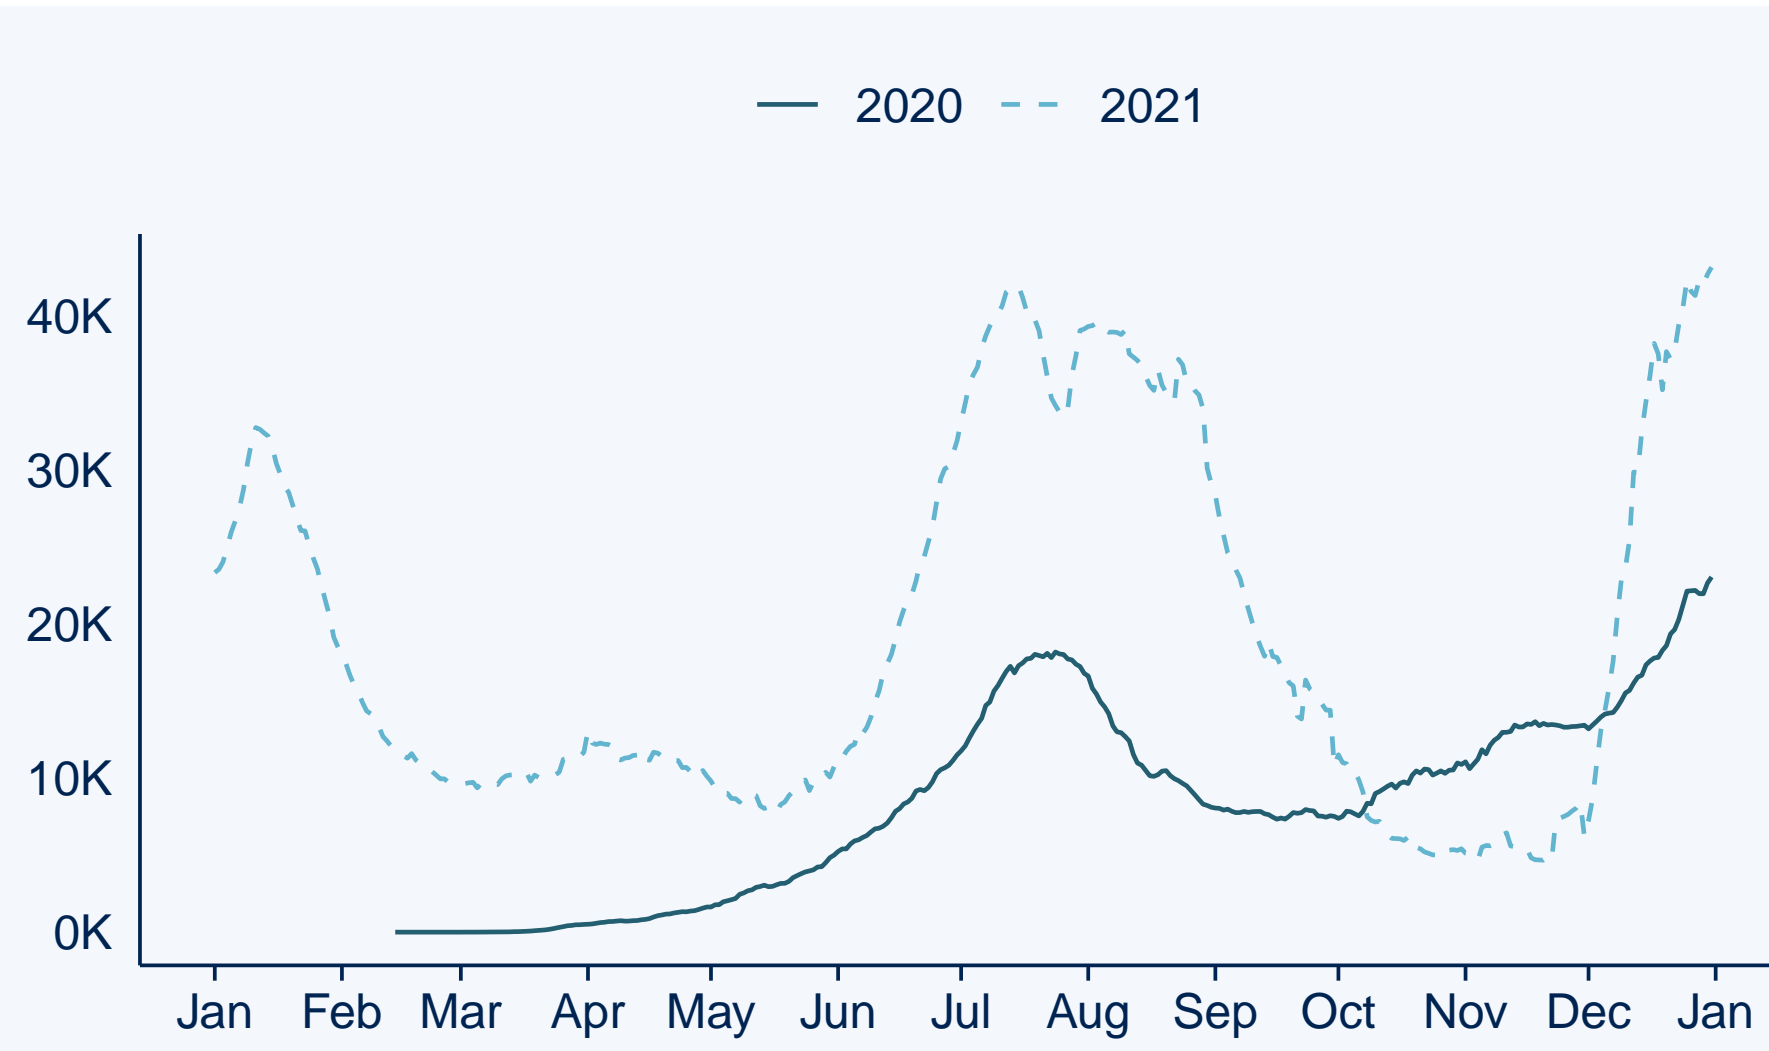

Africa

2020 and 2021 COVID-19 review

by Dhafer Malouche

COVID-19 reported Cases

Case fatality rate (%)

COVID-19 reported deaths

Daily cases

Contamination rate (by 1M pop.)

Daily deaths

By weekdays

Growth rate Cases vs Deaths (log)

By weekday

By month

2020 vs 2021

2020	2021
Total reported cases	
2,759,602	6,989,318
Total reported deaths	
65,504	162,958
Cases by 1M pop	
612.9	1,552.3
Deaths by 1M pop	
14.5	36.2
Ave. daily cases	
8,570 (7,856, 9,284)	19,149 (17,807, 20,490)
Ave. daily deaths	
203 (187, 220)	446 (417, 476)
Case fatality rate	
2.4%	2.3%

By month

By semester

By Semester