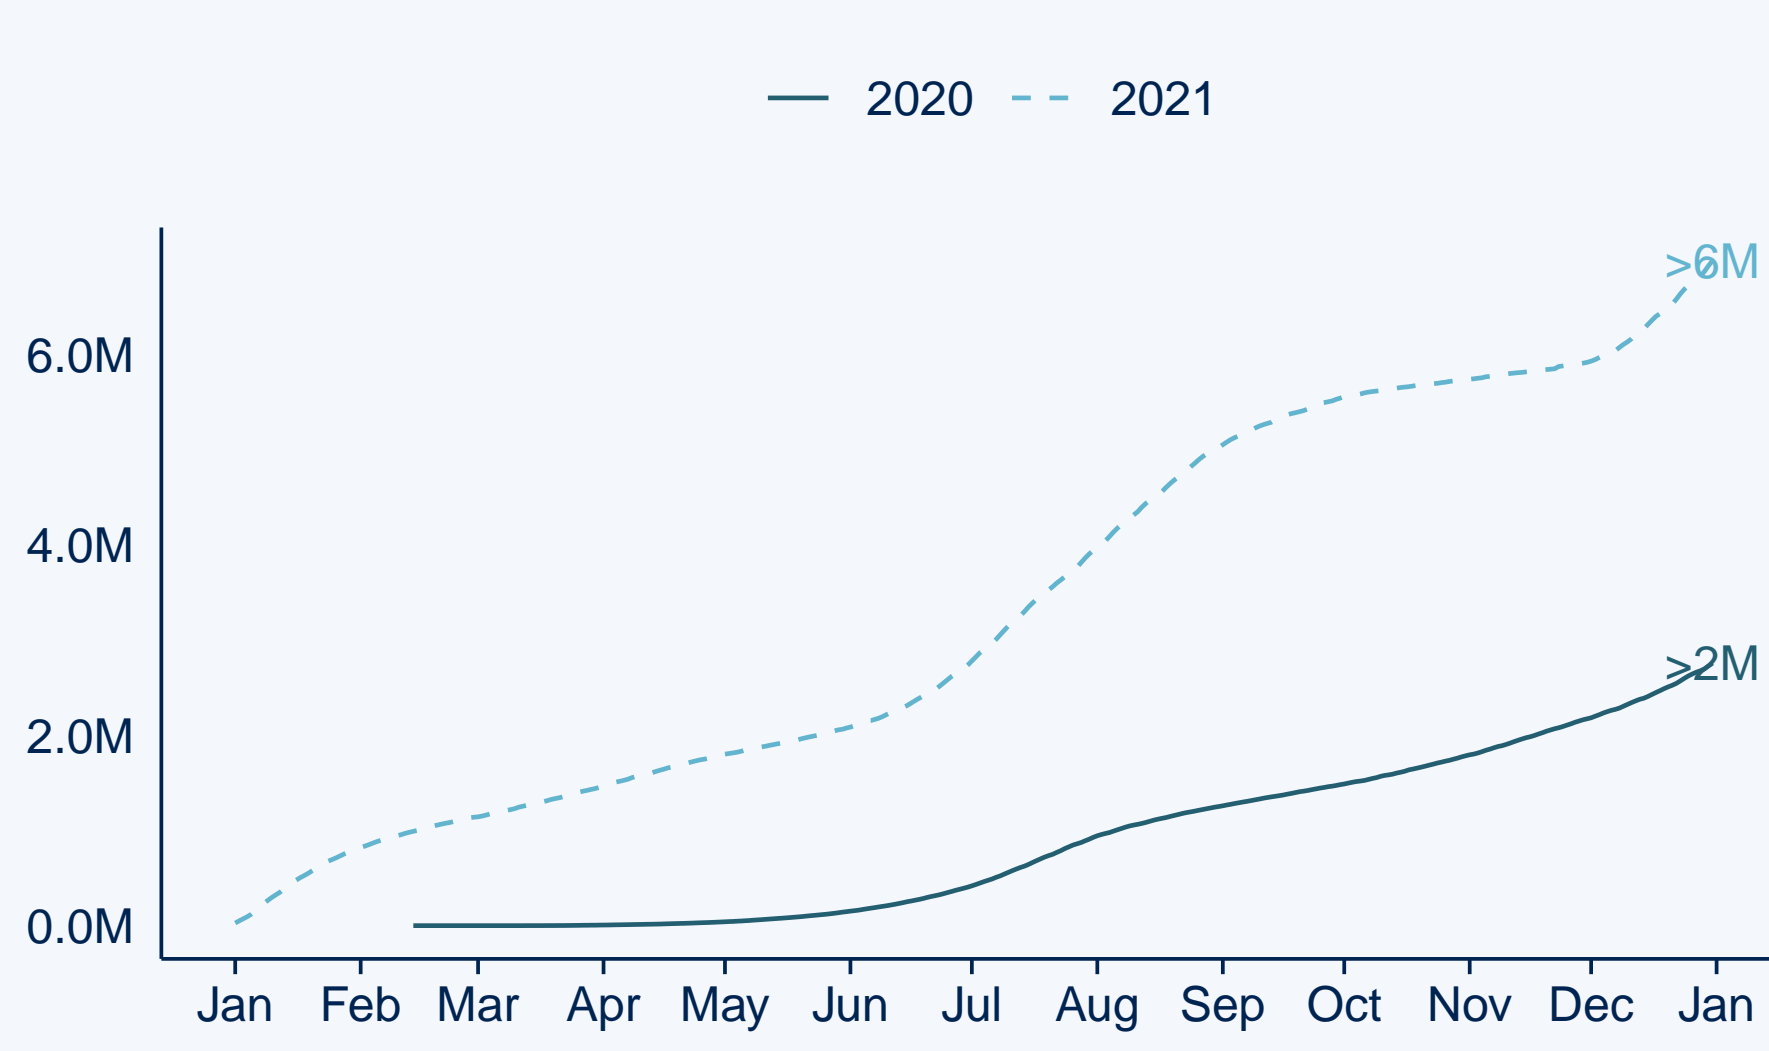

Africa

2020 and 2021 COVID-19 review

by Dhafer Malouche

COVID-19 reported Cases

Case fatality rate (%)

COVID-19 reported deaths

Daily cases

Contamination rate (by 1M pop.)

Daily deaths

By weekdays

Growth rate Cases vs Deaths (log)

By weekday

By month

2020 vs 2021

2020	2021
Total reported cases	
2,759,602	6,989,318
Total reported deaths	
65,504	162,958
Cases by 1M pop	
612.9	1,552.3
Deaths by 1M pop	
14.5	36.2
Ave. daily cases	
8,570 (7,856, 9,284)	19,149 (17,807, 20,490)
Ave. daily deaths	
203 (187, 220)	446 (417, 476)
Case fatality rate	
2.4%	2.3%

By month

By semester

By Semester