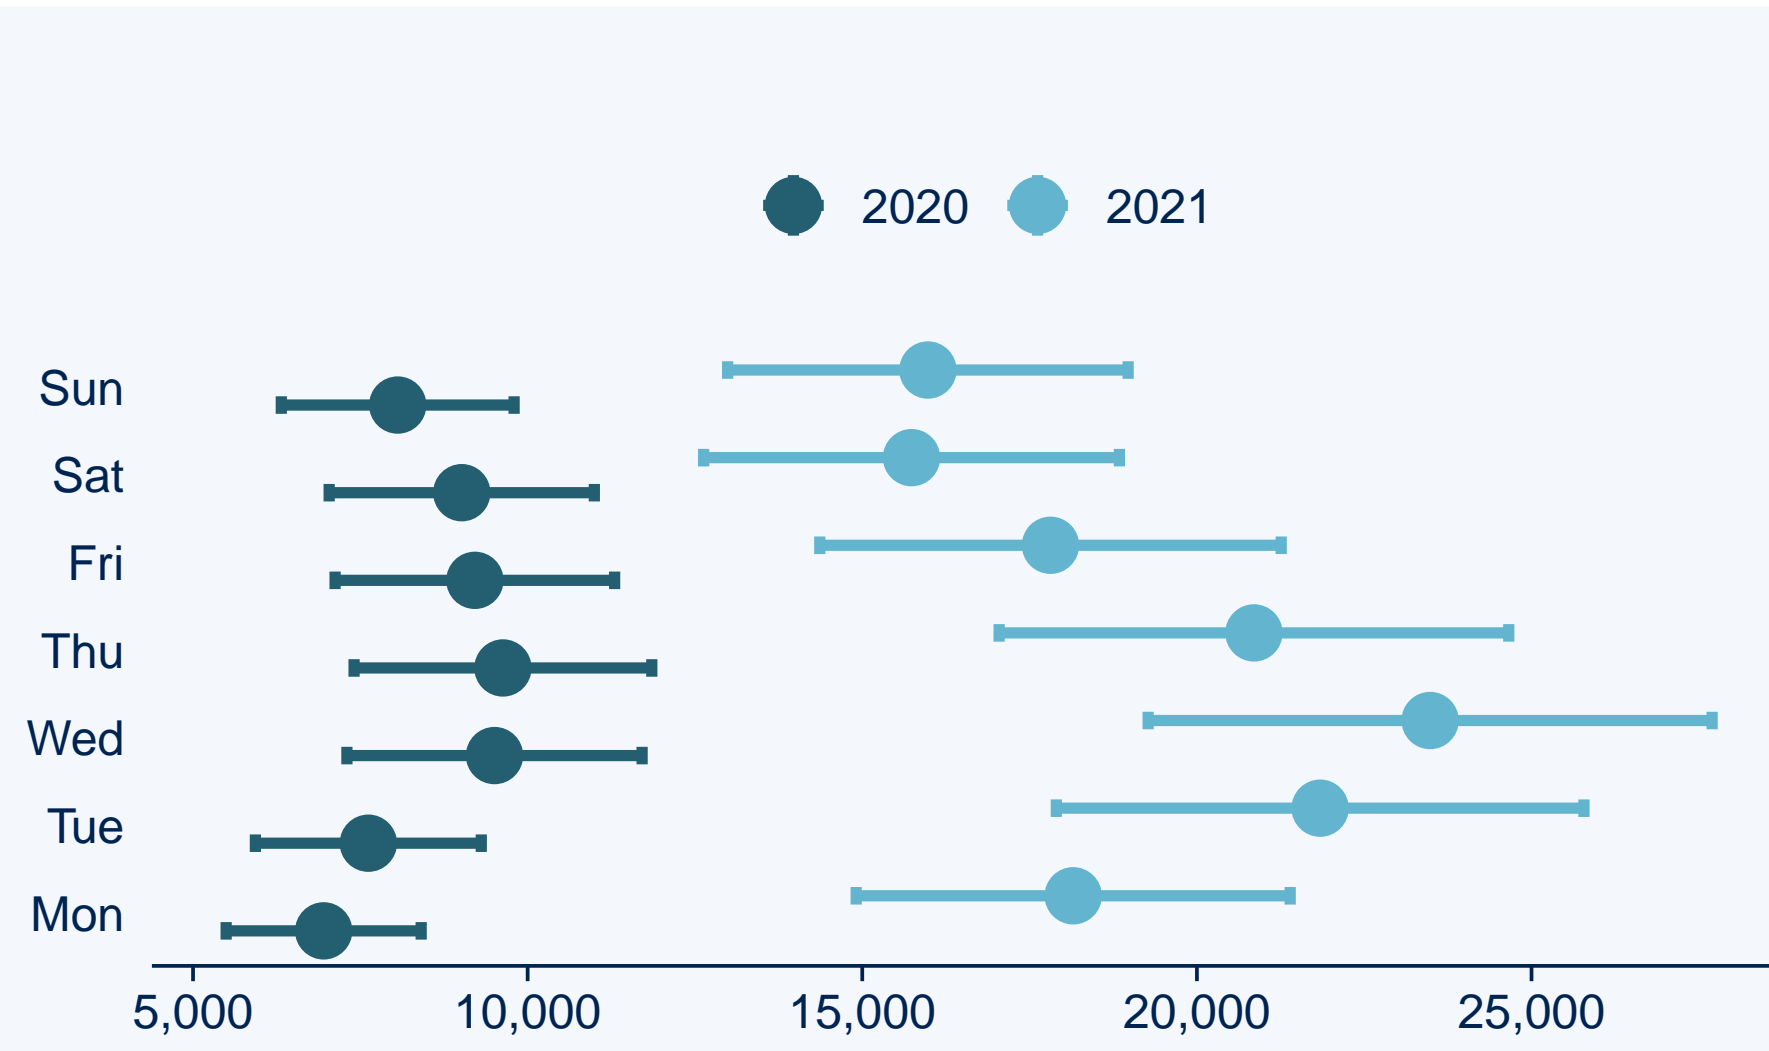

Africa

2020 and 2021 COVID-19 review

by Dhafer Malouche

COVID-19 reported Cases

Case fatality rate (%)

COVID-19 reported deaths

Daily cases

Contamination rate (by 1M pop.)

Daily deaths

By weekdays

Growth rate Cases vs Deaths (log)

By weekday

By month

2020 vs 2021

2020	2021
Total reported cases	
2,759,602	6,989,318
Total reported deaths	
65,504	162,958
Cases by 1M pop	
612.9	1,552.3
Deaths by 1M pop	
14.5	36.2
Ave. daily cases	
8,570 (7,856, 9,284)	19,149 (17,807, 20,490)
Ave. daily deaths	
203 (187, 220)	446 (417, 476)
Case fatality rate	
2.4%	2.3%

By month

By semester

By Semester