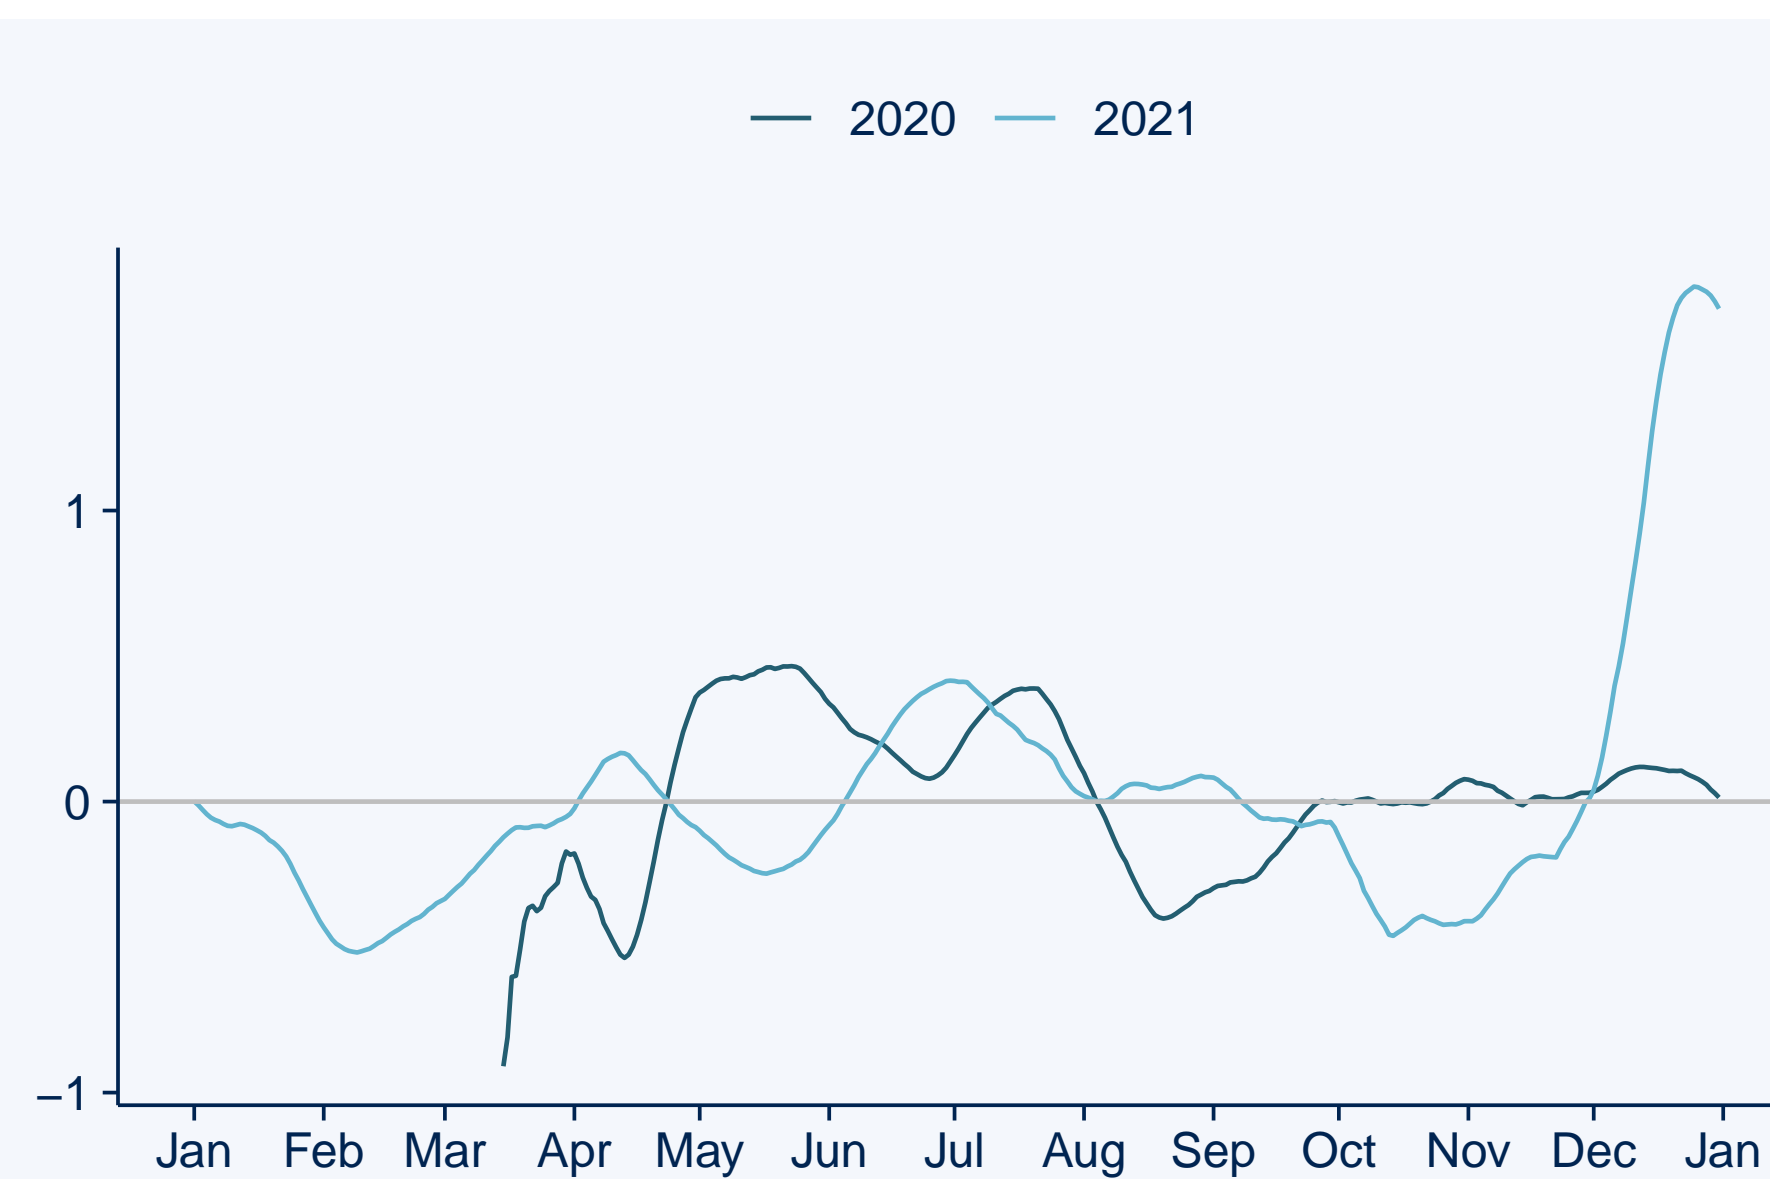

Africa

2020 and 2021 COVID-19 review

by Dhafer Malouche

COVID-19 reported Cases

Case fatality rate (%)

COVID-19 reported deaths

Daily cases

Contamination rate (by 1M pop.)

Daily deaths

By weekdays

Growth rate Cases vs Deaths (log)

By weekday

By month

2020 vs 2021

2020	2021
Total reported cases	
2,759,602	6,989,318
Total reported deaths	
65,504	162,958
Cases by 1M pop	
612.9	1,552.3
Deaths by 1M pop	
14.5	36.2
Ave. daily cases	
8,570 (7,856, 9,284)	19,149 (17,807, 20,490)
Ave. daily deaths	
203 (187, 220)	446 (417, 476)
Case fatality rate	
2.4%	2.3%

By month

By semester

By Semester