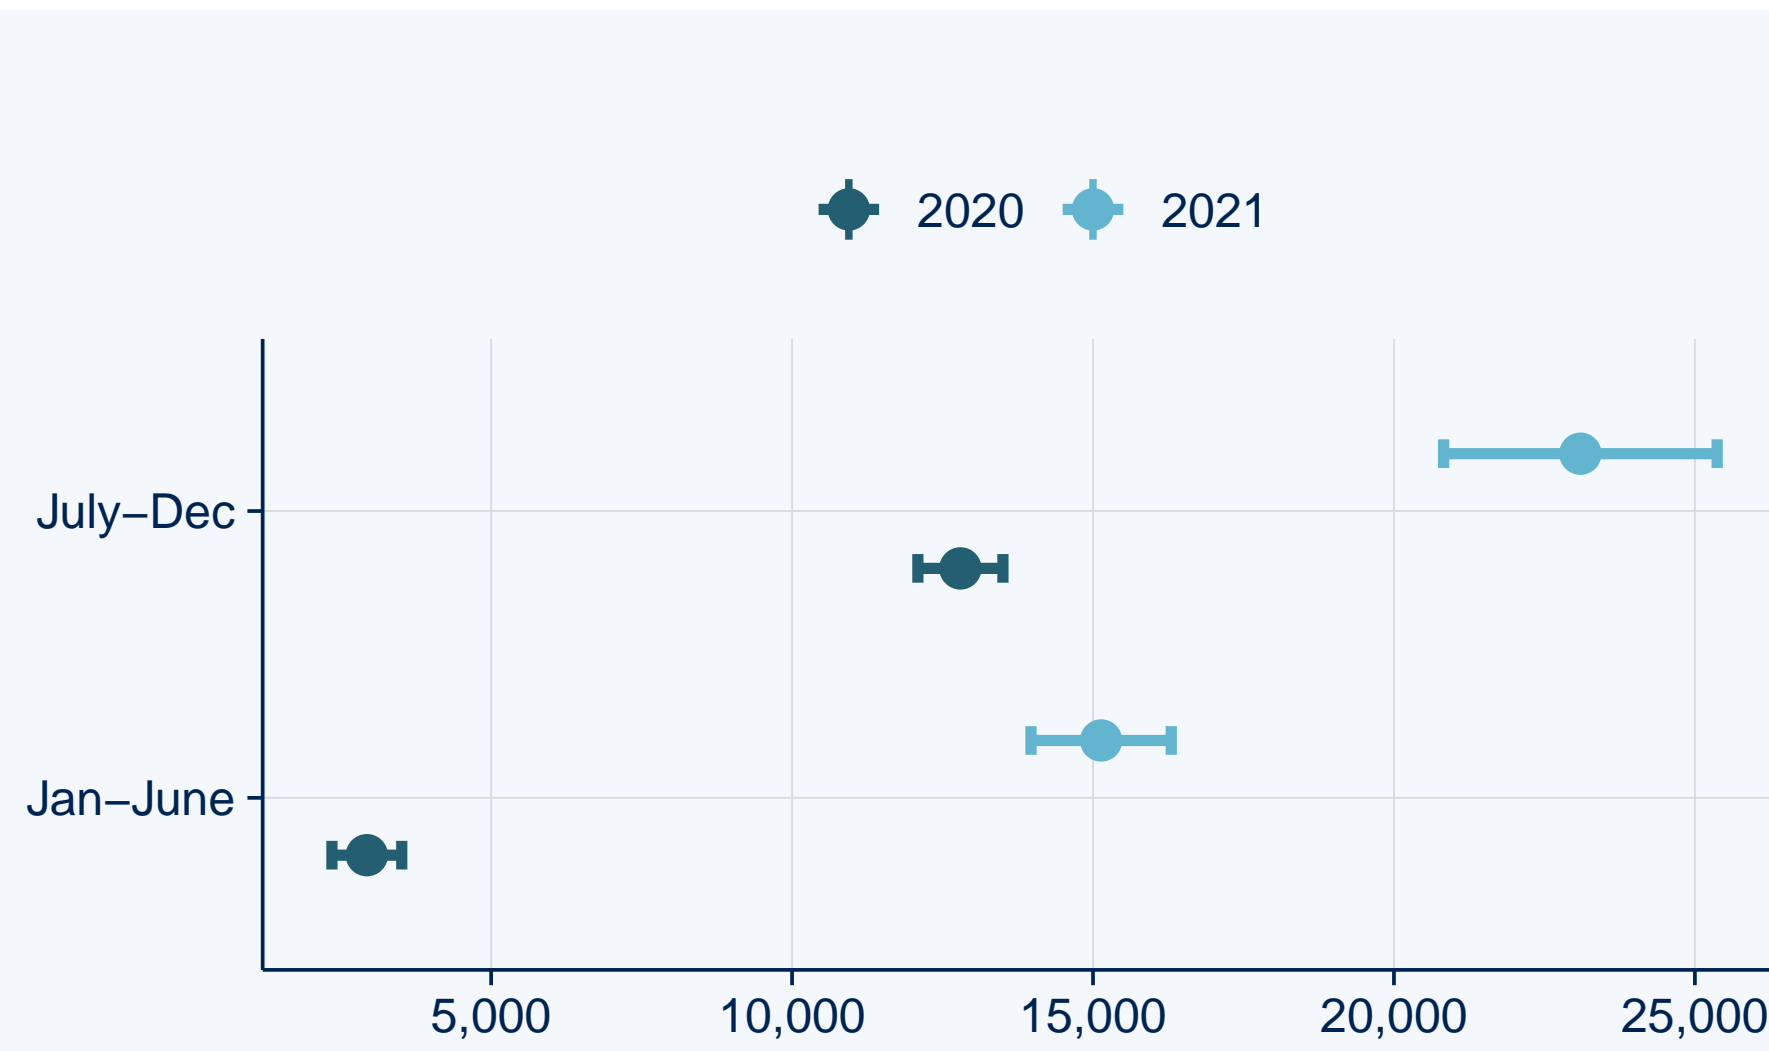

Africa

2020 and 2021 COVID-19 review

by Dhafer Malouche

COVID-19 reported Cases

Case fatality rate (%)

COVID-19 reported deaths

Daily cases

Contamination rate (by 1M pop.)

Daily deaths

By weekdays

Growth rate Cases vs Deaths (log)

By weekday

By month

2020 vs 2021

2020	2021
Total reported cases	
2,759,602	6,989,318
Total reported deaths	
65,504	162,958
Cases by 1M pop	
612.9	1,552.3
Deaths by 1M pop	
14.5	36.2
Ave. daily cases	
8,570 (7,856, 9,284)	19,149 (17,807, 20,490)
Ave. daily deaths	
203 (187, 220)	446 (417, 476)
Case fatality rate	
2.4%	2.3%

By month

By semester

By Semester