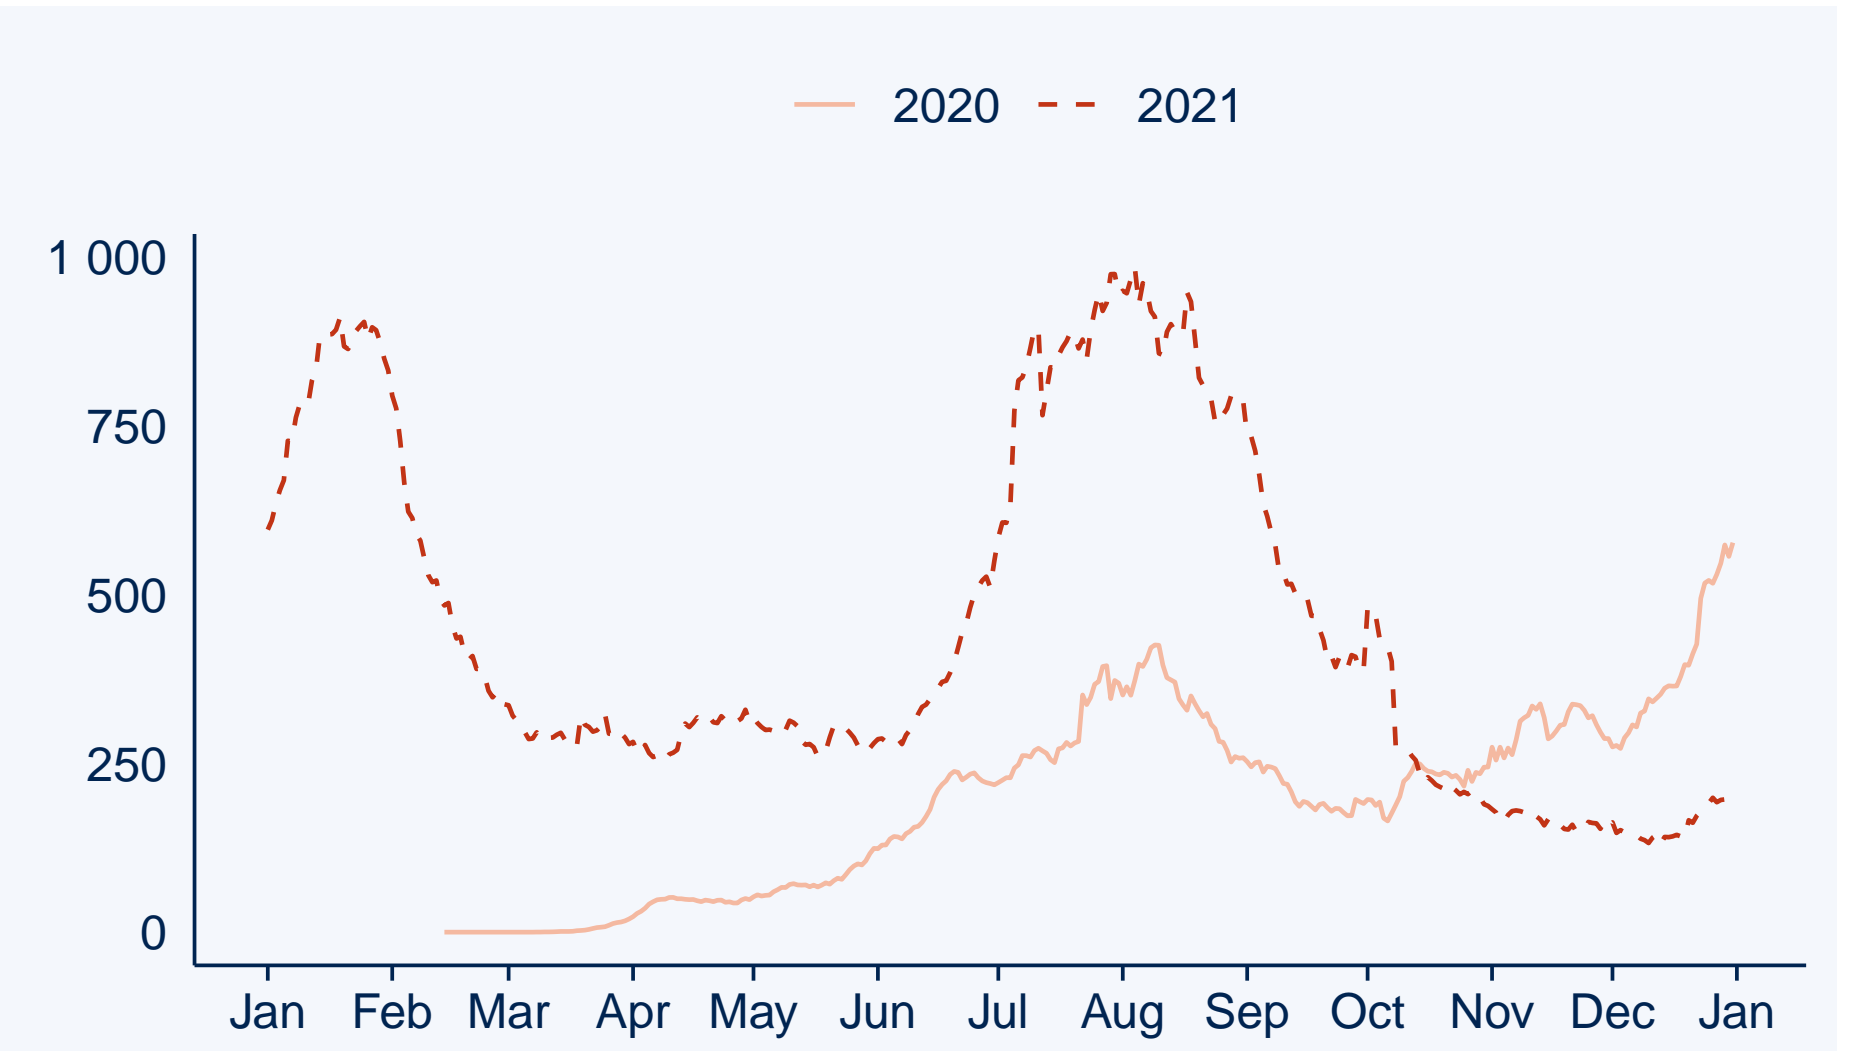

Africa

2020 and 2021 COVID-19 review

by Dhafer Malouche

COVID-19 reported Cases

Case fatality rate (%)

COVID-19 reported deaths

Daily cases

Contamination rate (by 1M pop.)

Daily deaths

By weekdays

Growth rate Cases vs Deaths (log)

By weekday

By month

2020 vs 2021

2020	2021
Total reported cases	
2,759,602	6,989,318
Total reported deaths	
65,504	162,958
Cases by 1M pop	
612.9	1,552.3
Deaths by 1M pop	
14.5	36.2
Ave. daily cases	
8,570 (7,856, 9,284)	19,149 (17,807, 20,490)
Ave. daily deaths	
203 (187, 220)	446 (417, 476)
Case fatality rate	
2.4%	2.3%

By month

By semester

By Semester