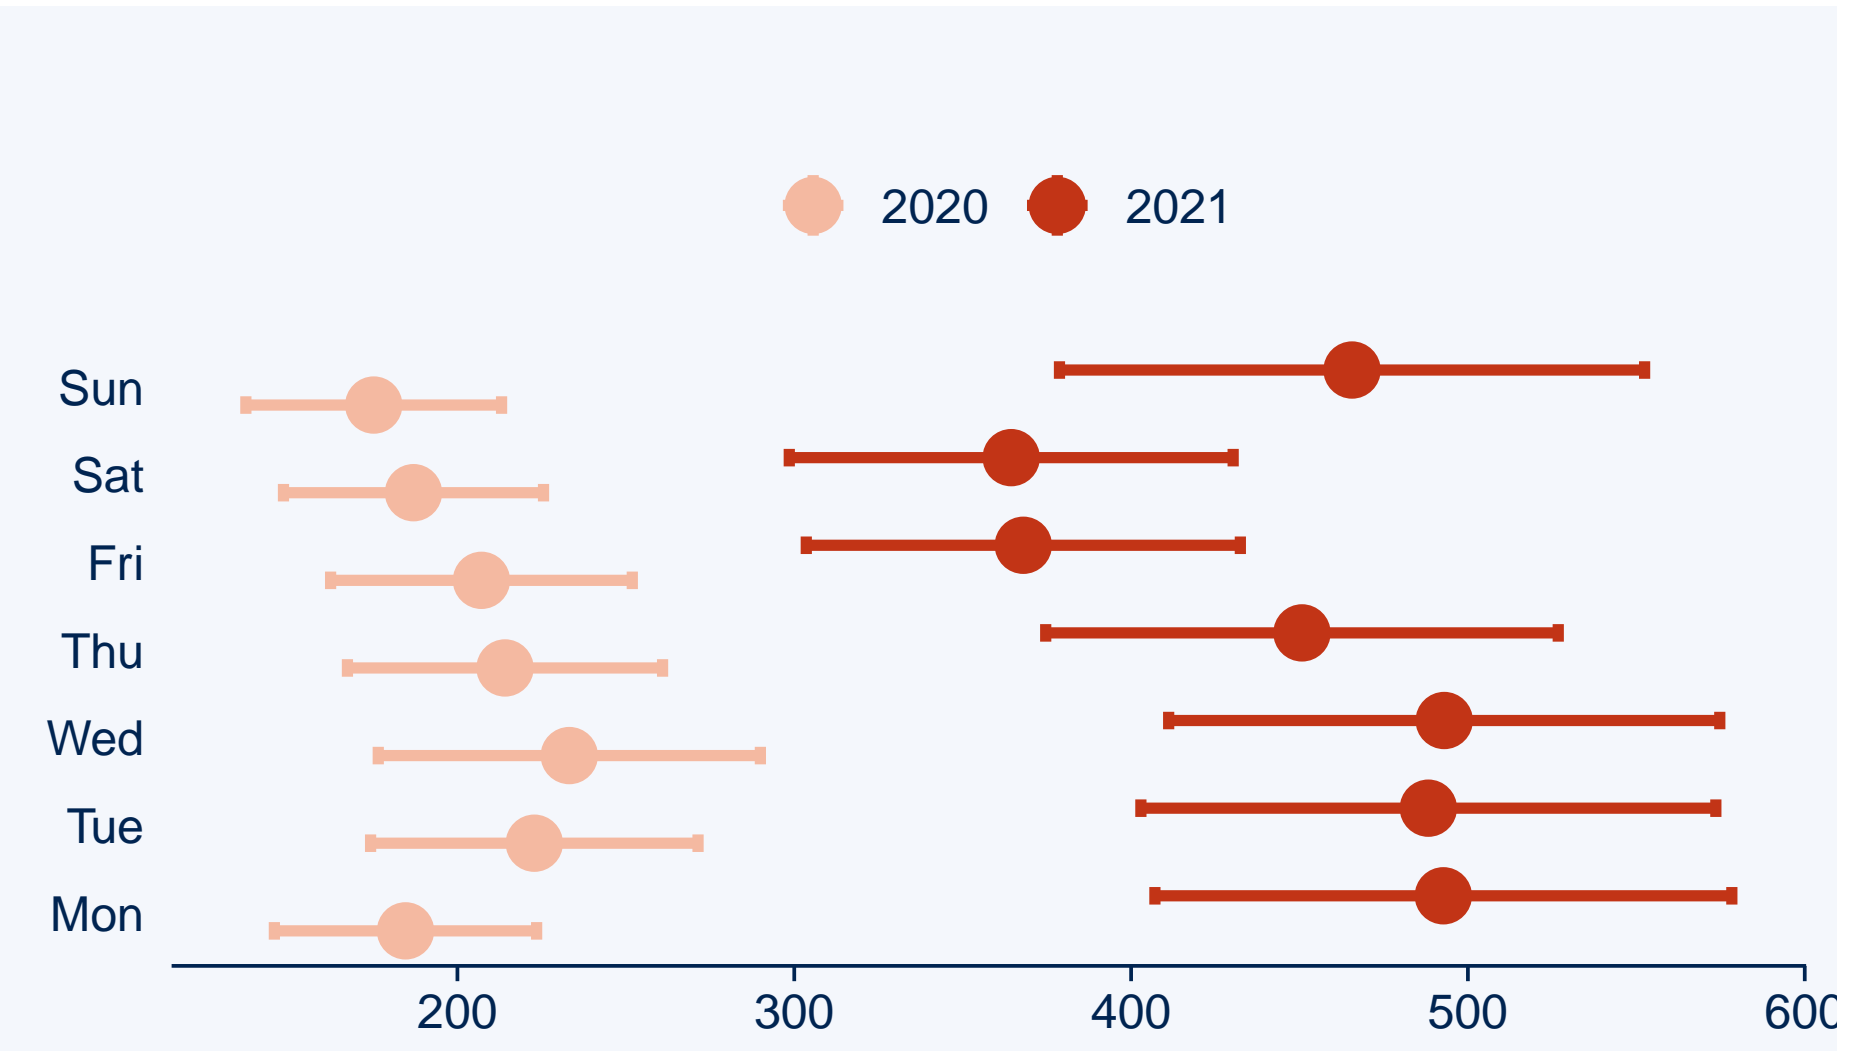

Africa

2020 and 2021 COVID-19 review

by Dhafer Malouche

COVID-19 reported Cases

Case fatality rate (%)

COVID-19 reported deaths

Daily cases

Contamination rate (by 1M pop.)

Daily deaths

By weekdays

Growth rate Cases vs Deaths (log)

By weekday

By month

2020 vs 2021

2020	2021
Total reported cases	
2,759,602	6,989,318
Total reported deaths	
65,504	162,958
Cases by 1M pop	
612.9	1,552.3
Deaths by 1M pop	
14.5	36.2
Ave. daily cases	
8,570 (7,856, 9,284)	19,149 (17,807, 20,490)
Ave. daily deaths	
203 (187, 220)	446 (417, 476)
Case fatality rate	
2.4%	2.3%

By month

By semester

By Semester