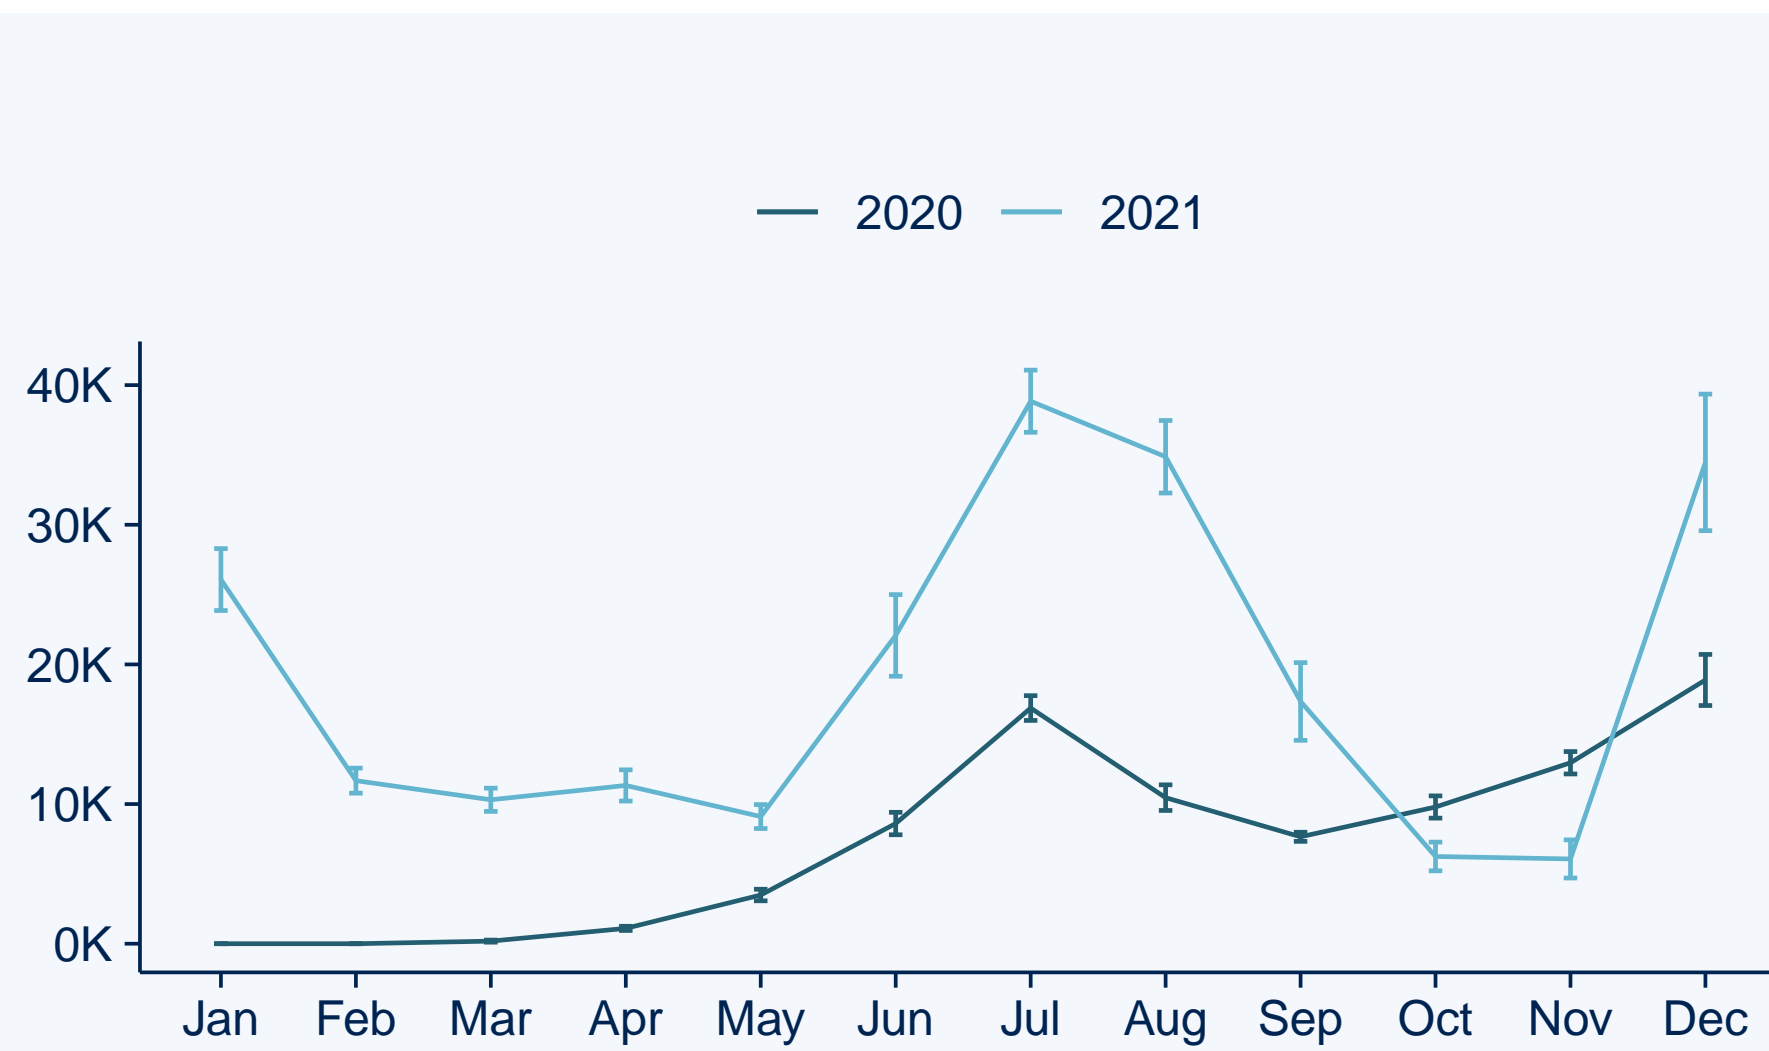

Africa

2020 and 2021 COVID-19 review

by Dhafer Malouche

COVID-19 reported Cases

Case fatality rate (%)

COVID-19 reported deaths

Daily cases

Contamination rate (by 1M pop.)

Daily deaths

By weekdays

Growth rate Cases vs Deaths (log)

By weekday

By month

2020 vs 2021

2020	2021
Total reported cases	
2,759,602	6,989,318
Total reported deaths	
65,504	162,958
Cases by 1M pop	
612.9	1,552.3
Deaths by 1M pop	
14.5	36.2
Ave. daily cases	
8,570 (7,856, 9,284)	19,149 (17,807, 20,490)
Ave. daily deaths	
203 (187, 220)	446 (417, 476)
Case fatality rate	
2.4%	2.3%

By month

By semester

By Semester