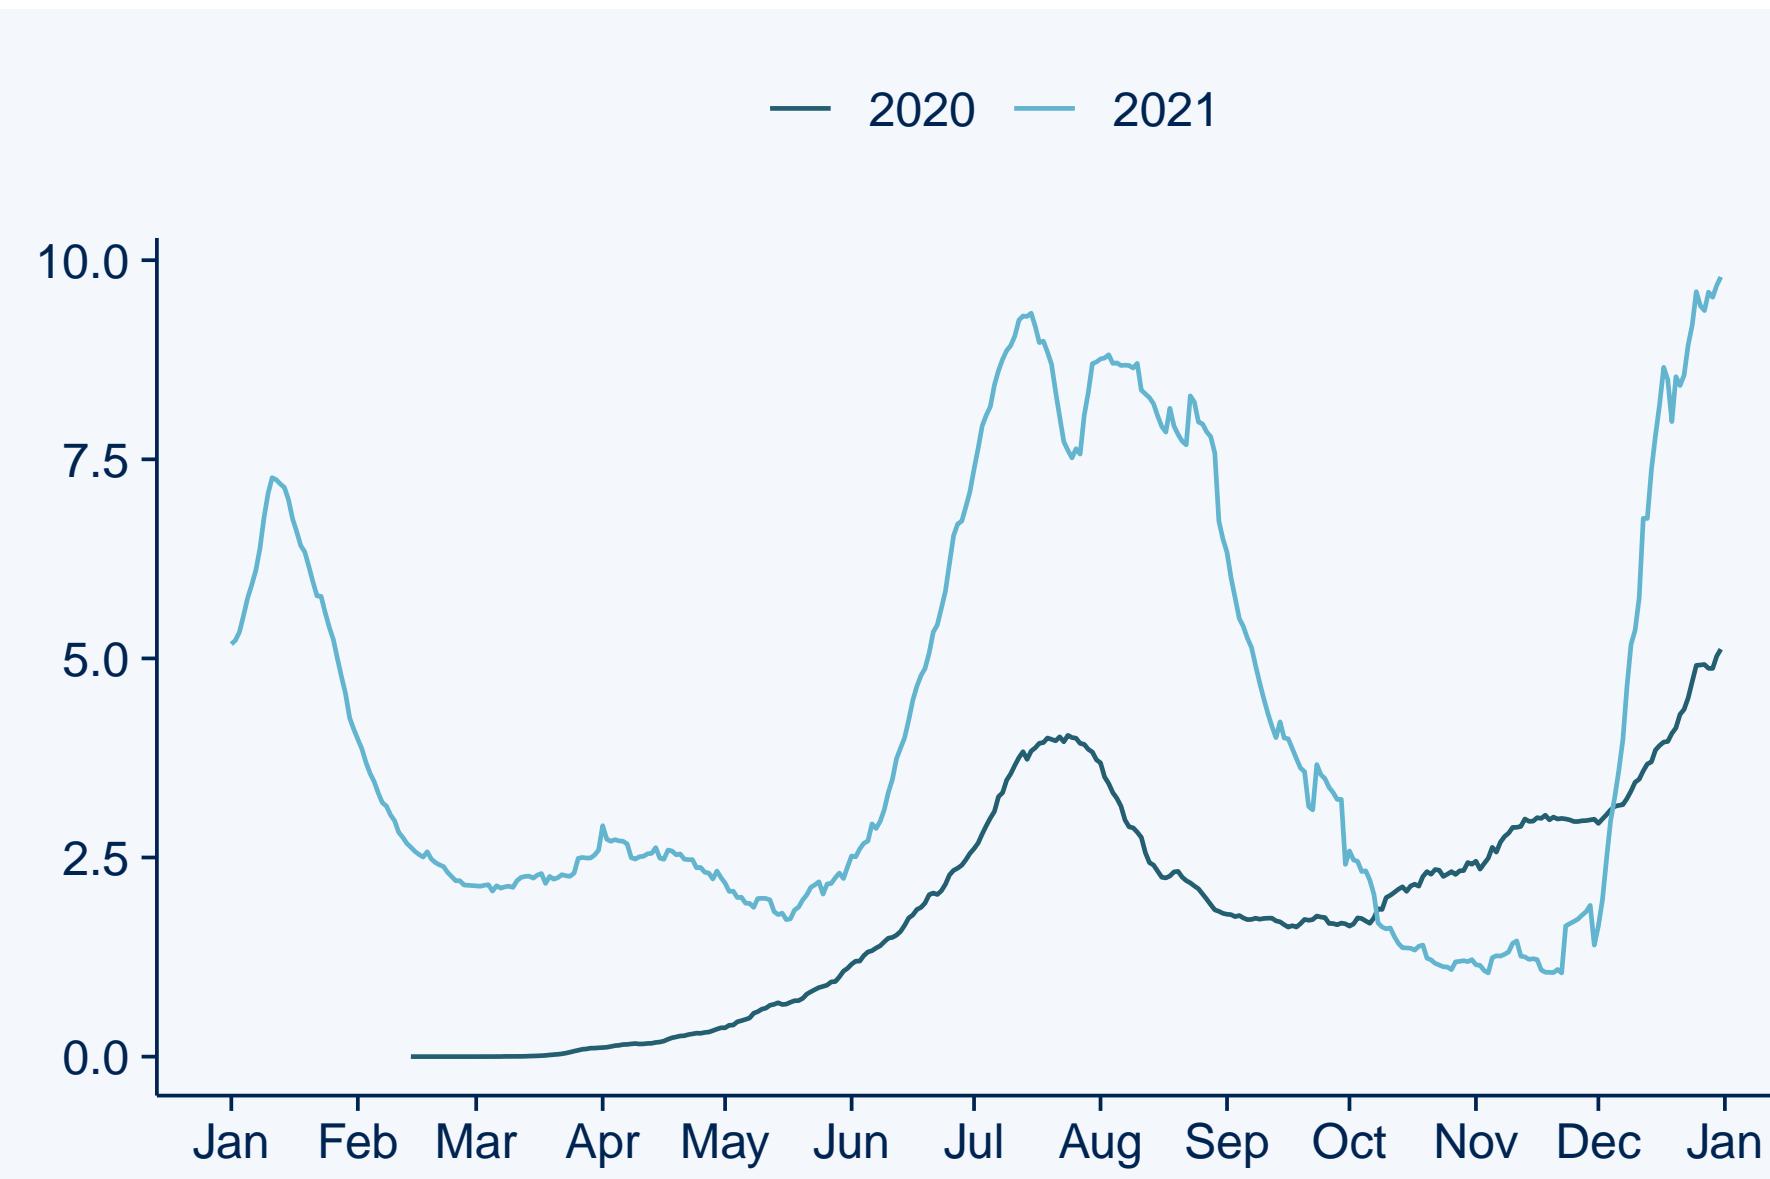

Africa

2020 and 2021 COVID-19 review

by Dhafer Malouche

COVID-19 reported Cases

Case fatality rate (%)

COVID-19 reported deaths

Daily cases

Contamination rate (by 1M pop.)

Daily deaths

By weekdays

Growth rate Cases vs Deaths (log)

By weekday

By month

2020 vs 2021

2020	2021
Total reported cases	
2,759,602	6,989,318
Total reported deaths	
65,504	162,958
Cases by 1M pop	
612.9	1,552.3
Deaths by 1M pop	
14.5	36.2
Ave. daily cases	
8,570 (7,856, 9,284)	19,149 (17,807, 20,490)
Ave. daily deaths	
203 (187, 220)	446 (417, 476)
Case fatality rate	
2.4%	2.3%

By month

By semester

By Semester