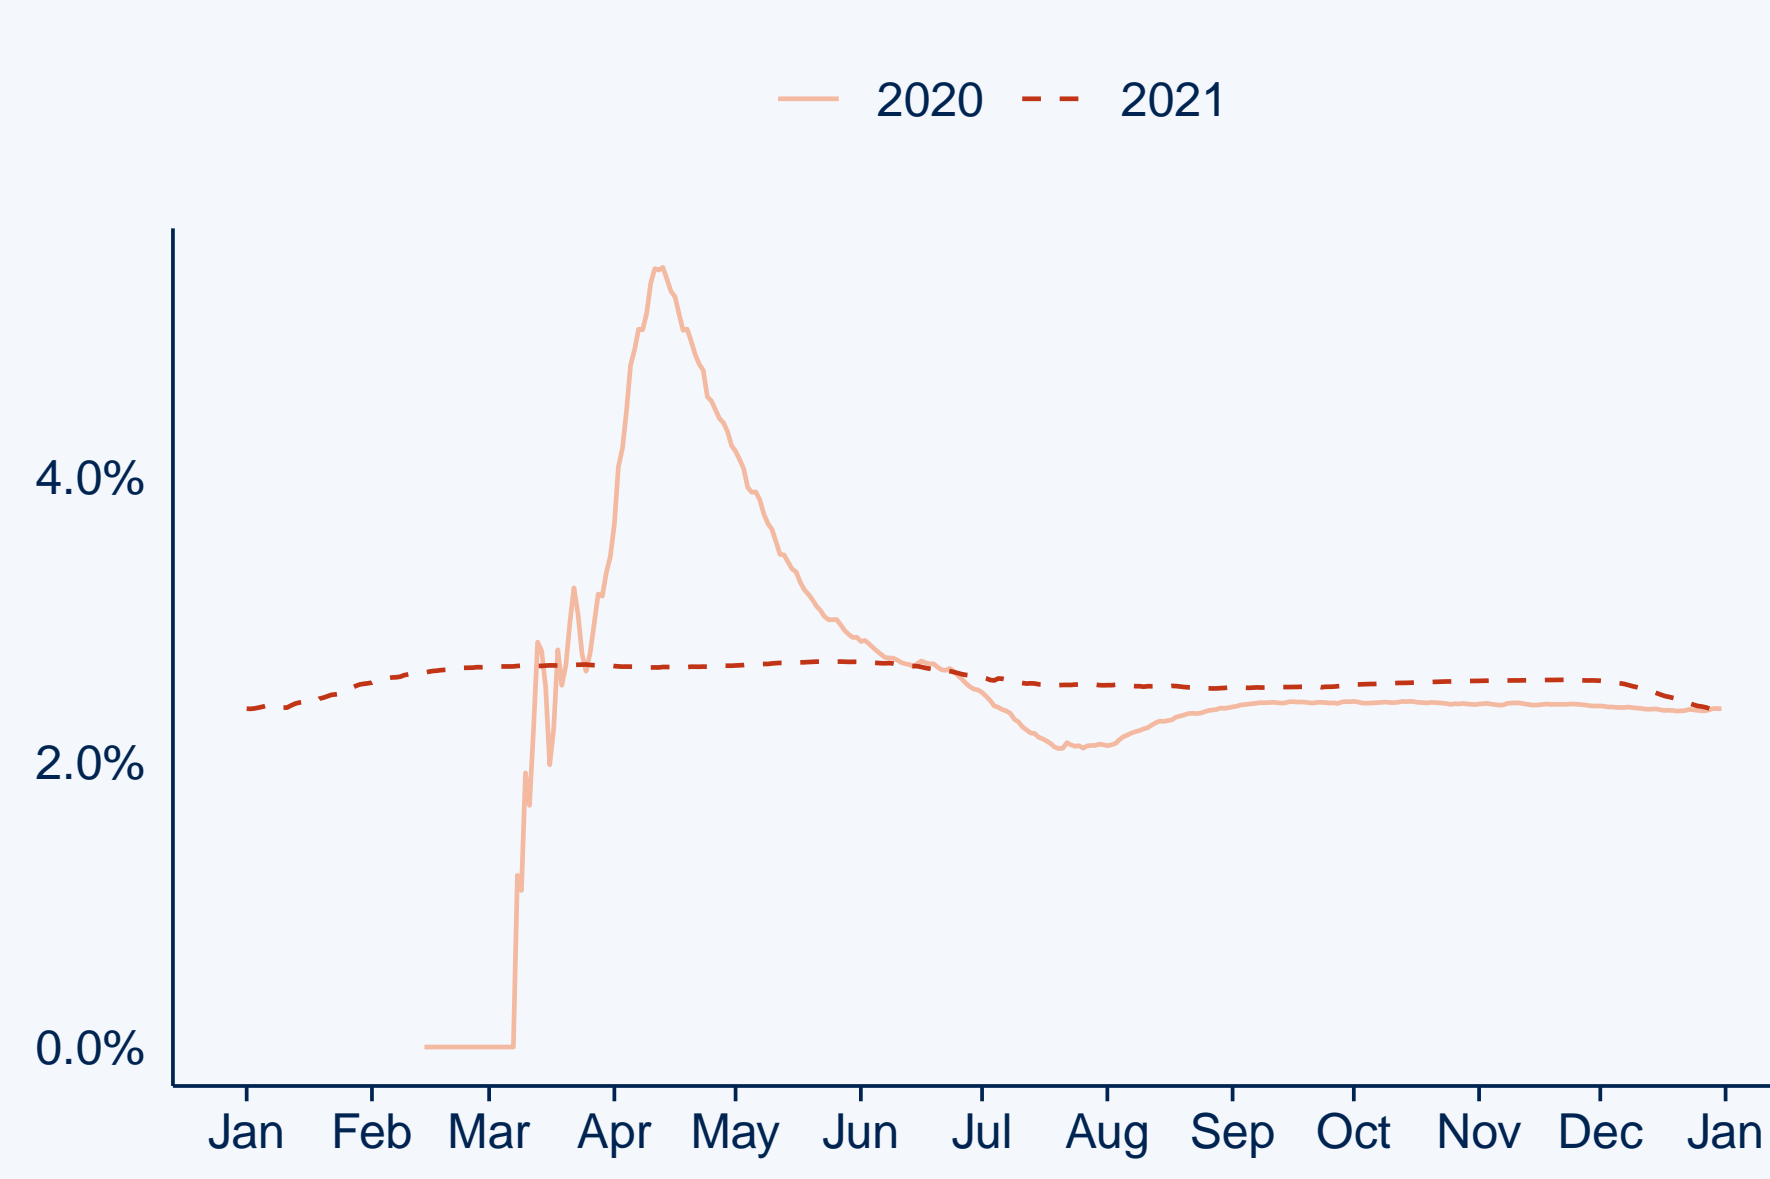

Africa

2020 and 2021 COVID-19 review

by Dhafer Malouche

COVID-19 reported Cases

Case fatality rate (%)

COVID-19 reported deaths

Daily cases

Contamination rate (by 1M pop.)

Daily deaths

By weekdays

Growth rate Cases vs Deaths (log)

By weekday

By month

2020 vs 2021

2020	2021
Total reported cases	
2,759,602	6,989,318
Total reported deaths	
65,504	162,958
Cases by 1M pop	
612.9	1,552.3
Deaths by 1M pop	
14.5	36.2
Ave. daily cases	
8,570 (7,856, 9,284)	19,149 (17,807, 20,490)
Ave. daily deaths	
203 (187, 220)	446 (417, 476)
Case fatality rate	
2.4%	2.3%

By month

By semester

By Semester