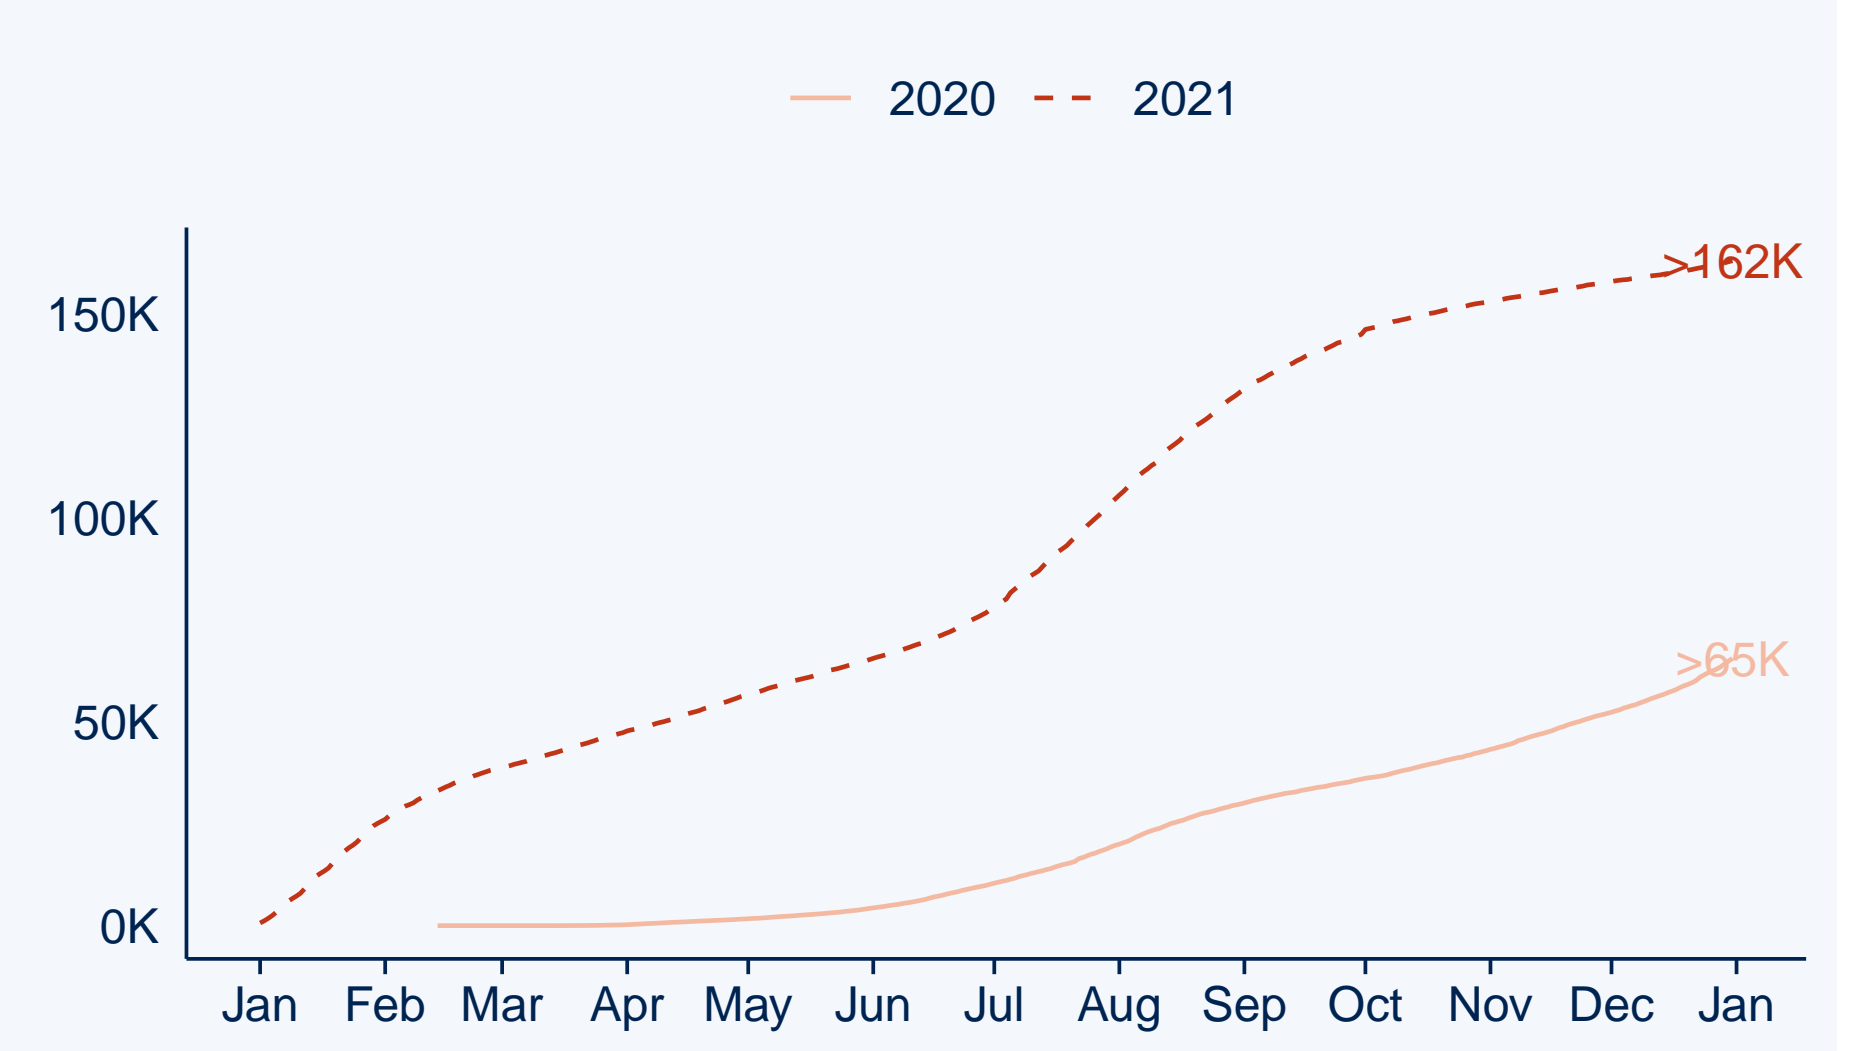

Africa

2020 and 2021 COVID-19 review

by Dhafer Malouche

COVID-19 reported Cases

Case fatality rate (%)

COVID-19 reported deaths

Daily cases

Contamination rate (by 1M pop.)

Daily deaths

By weekdays

Growth rate Cases vs Deaths (log)

By weekday

By month

2020 vs 2021

2020	2021
Total reported cases	
2,759,602	6,989,318
Total reported deaths	
65,504	162,958
Cases by 1M pop	
612.9	1,552.3
Deaths by 1M pop	
14.5	36.2
Ave. daily cases	
8,570 (7,856, 9,284)	19,149 (17,807, 20,490)
Ave. daily deaths	
203 (187, 220)	446 (417, 476)
Case fatality rate	
2.4%	2.3%

By month

By semester

By Semester